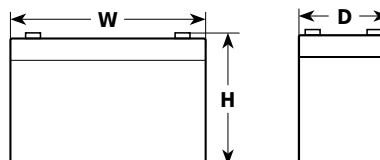

## Features

- sealed and maintenance-free equipped with self-regulating valves
- low internal resistance
- high energy density
- operation in different positions

Series	Code	Rated capacity (C <sub>20</sub> )	Connectors	Expected lifetime	Destination	Dimensions W × H × D [+/-2mm]	Pack.
HPB HPB...N	HPB1,2-12	1,2 Ah	A	5 ÷ 8 years	Fire alarm systems, I&HAS VAS UPS Photovoltaics Emergency lighting Automation Systems IDS Systems CCTV Systems ACC	98 × 59 × 44	20 pcs.
	HPB1,2-12N						
	HPB2,3-12	2,3 Ah	A			178 × 68 × 35	20 pcs.
	HPB2,3-12N						
	HPB3,6-12	3,6 Ah	A			133 × 65 × 65	10 pcs.
	HPB5-12	5 Ah	A			90 × 106 × 70	10 pcs.
	HPB5-12N						
	HPB7-12	7 Ah	A			152 × 100 × 65	5 pcs.
	HPB7-12N						10 pcs.
	HPB9-12	9 Ah	B			152 × 100 × 65	5 pcs.
	HPB9-12N						10 pcs.
	HPB9-12-4,8	9 Ah	A			152 × 100 × 65	5 pcs.
	HPB9-12-4,8N						10 pcs.
	HPB12-12	12 Ah	B			150 × 100 × 98	6 pcs.
	HPB12-12N						4 pcs.
	HPB12-12-4,8	12 Ah	A			150 × 100 × 98	6 pcs.
	HPB12-12-4,8N						4 pcs.
	HPB18-12	18 Ah	C			182 × 168 × 77	2 pcs.
	HPB18-12N						
	HPB28-12	28 Ah	D			175 × 125 × 166	1 pcs.
HPB28-12N							
HPB40-12	40 Ah	E	197 × 171 × 166	1 pcs.			
HPB40-12N							
HPB55-12	55 Ah	E	229 × 211 × 138	1 pcs.			
HPB55-12N							
HPB65-12	65 Ah	E	349 × 178 × 167	1 pcs.			
HPB65-12N							
HPB80-12	80 Ah	F	260 × 215 × 168	1 pcs.			
HPB80-12N							
HPB100-12	100 Ah	F	330 × 219 × 171	1 pcs.			
HPB100-12N							
HPB120-12	120 Ah	F	409 × 234 × 175	1 pcs.			
HPB120-12N							
HPB160-12	160 Ah	G	524 × 222 × 238	1 pcs.			
VDB	VDB7,2-12	7,2 Ah	A	8 ÷ 10 years		152 × 100 × 65	5 pcs.
SCB SCB...N	SCB7-12	7 Ah	A	3 ÷ 5 years	UPS Automation Systems IDS Systems CCTV Systems ACC	152 × 100 × 65	5 pcs.
	SCB7-12N						10 pcs.
	SCB18-12	18 Ah	C			182 × 168 × 77	2 pcs.
	SCB40-12	40 Ah	E			197 × 171 × 166	1 pcs.